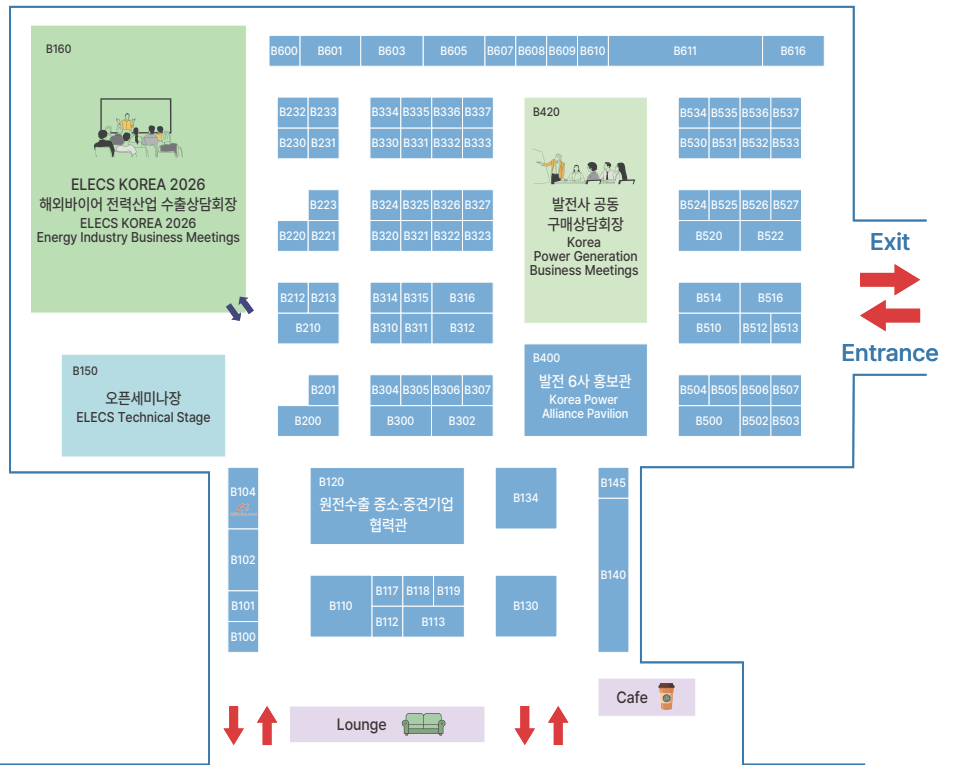

KOREA Smart Grid Expo 2026

B홀

A홀

Entrance

Entrance